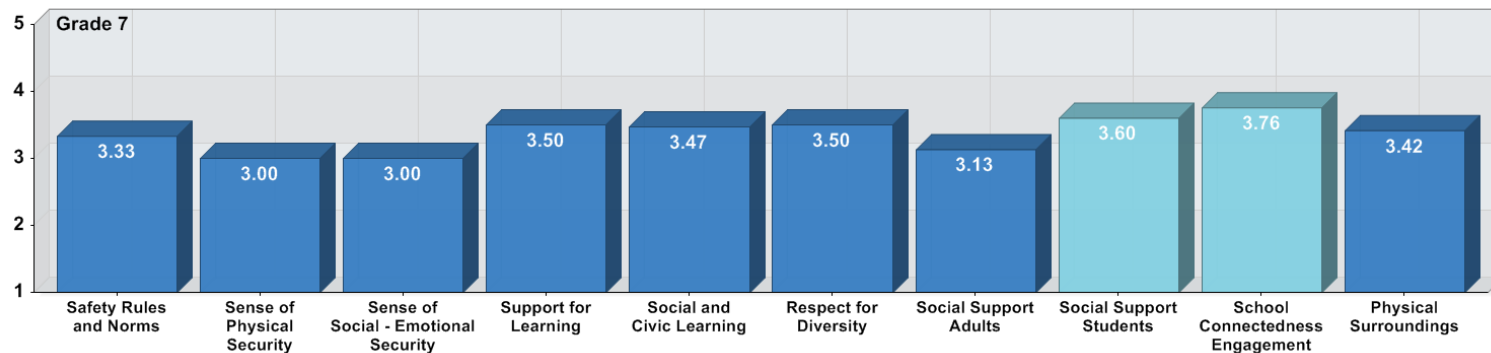

School Climate Dimensions - Students by Grade

School Climate Dimensions - Students by Grade

School Climate Dimensions - Students by Grade

	= median rating in the negative range (scores lower than 2.5 on a 5-point scale)
	= median rating in the neutral range (scores between 2.5 and 3.5 on a 5-point scale)
	= median rating in the positive range (scores above 3.5 on a 5-point scale)

Details on sub-group sizes can be seen in the Demographic Profiles starting on page 133.