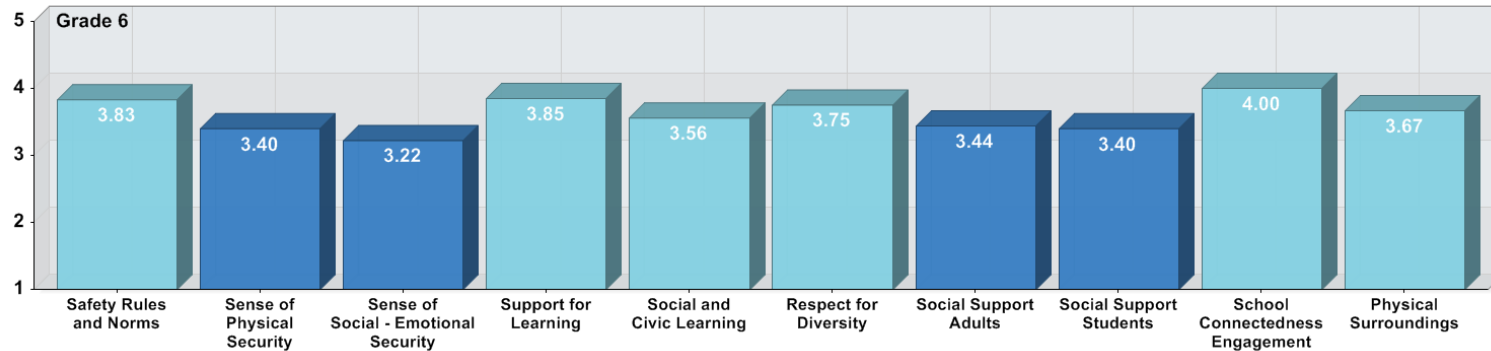

School Climate Dimensions - Students by Grade

School Climate Dimensions - Students by Grade

School Climate Dimensions - Students by Grade

	= median rating in the negative range (scores lower than 2.5 on a 5-point scale)
	= median rating in the neutral range (scores between 2.5 and 3.5 on a 5-point scale)
	= median rating in the positive range (scores above 3.5 on a 5-point scale)

Details on sub-group sizes can be seen in the Demographic Profiles starting on page 133.