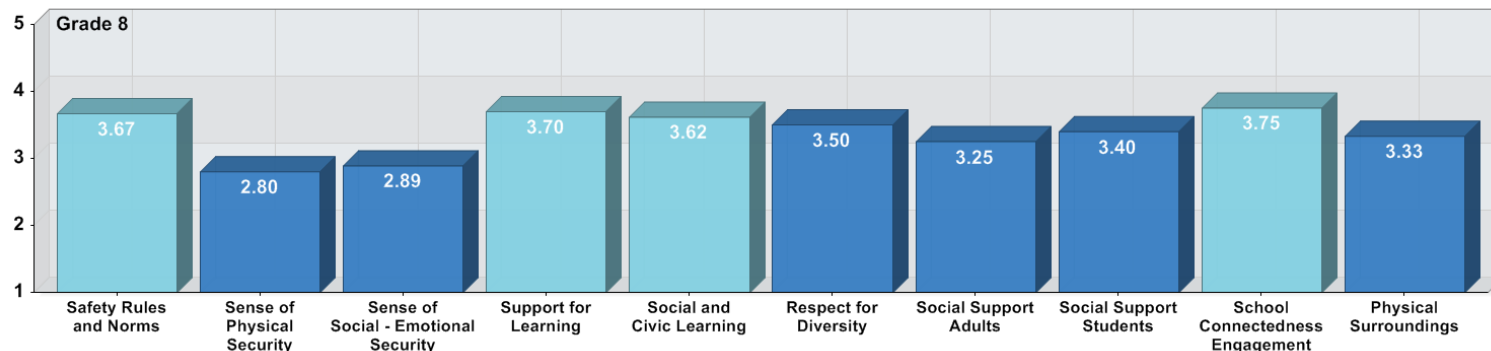

School Climate Dimensions - Students by Grade

School Climate Dimensions - Students by Grade

School Climate Dimensions - Students by Grade

	= median rating in the negative range (scores lower than 2.5 on a 5-point scale)
	= median rating in the neutral range (scores between 2.5 and 3.5 on a 5-point scale)
	= median rating in the positive range (scores above 3.5 on a 5-point scale)

Details on sub-group sizes can be seen in the Demographic Profiles starting on page 133.